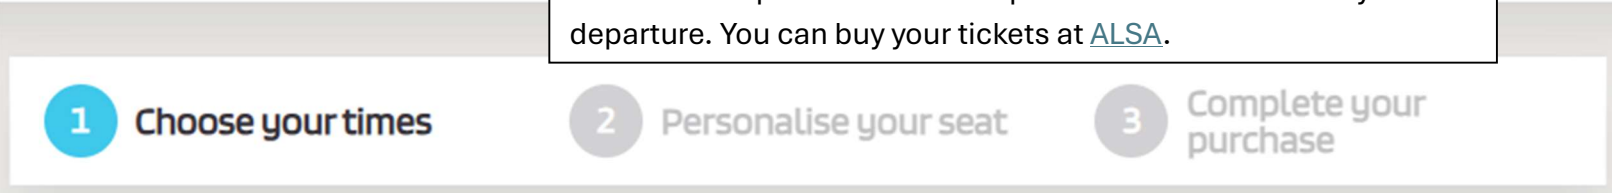

Here is a sample timetable with prices based on a Tuesday departure. You can buy your tickets at [ALSA](#).

**Bus** Icons: wheelchair, luggage, bicycle, dog, star

Logroño → Madrid - Barajas Airport T4

**08:00** ... **03:45 h** ... **11:45**