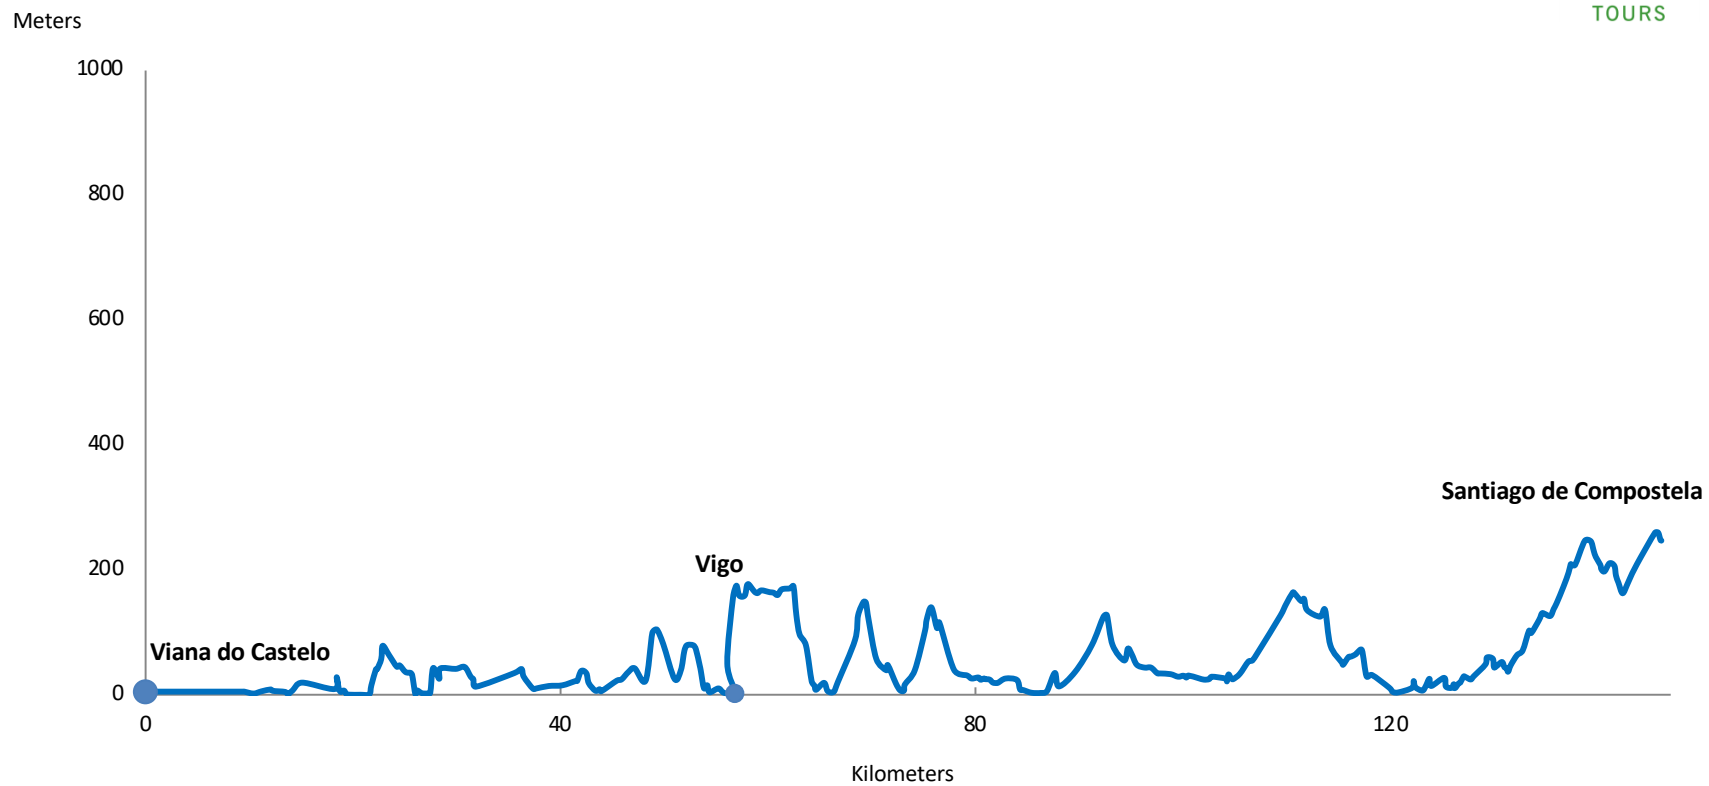

Fresco Tours - Camino Portugués Coastal

145 km / 90 mi

1 km = 0.6 miles
100 meters = 328 feet